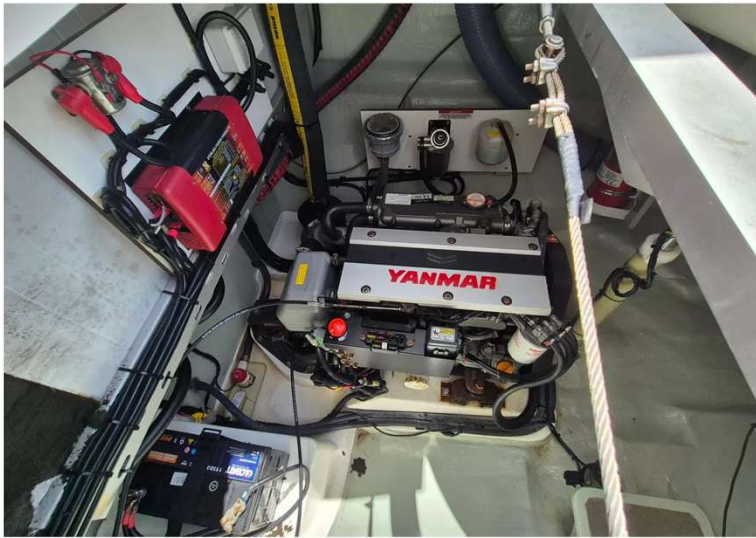

PEN MARINE

PEN MARINE SDN BHD (Co. No. 23640-X)
3A-1-12 Straits Quay, Seri Tanjung Pinang,
Tanjung Tokong, 10470 Pulau Pinang, Malaysia

info@penmarine.com
www.penmarine.com

Tel: +6012-488 0880
+6019-488 1188