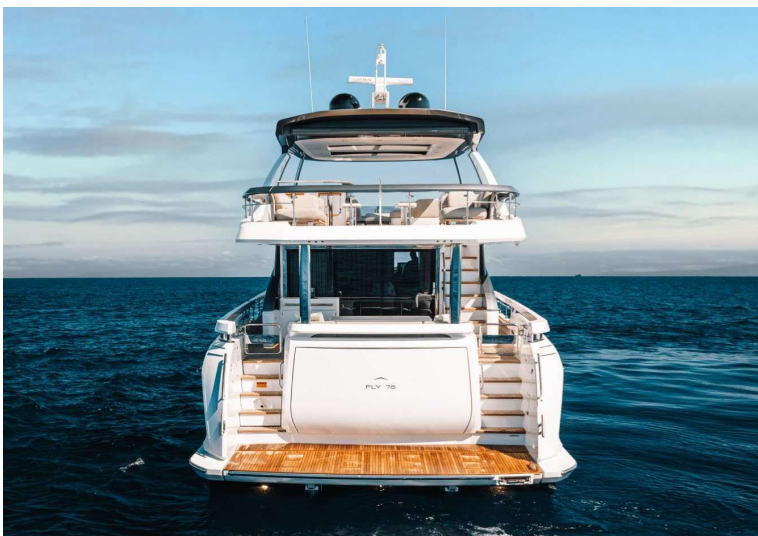

PEN MARINE

PEN MARINE SDN BHD (Co. No. 23640-X)
3A - 1 - 12 Straits Quay, Seri Tanjung Pinang,
Tanjung Tokong, 10470 Pulau Pinang, Malaysia.

info@penmarine.com
www.penmarine.com

Tel: +6012 488 0880
Tel: +6019 488 1188