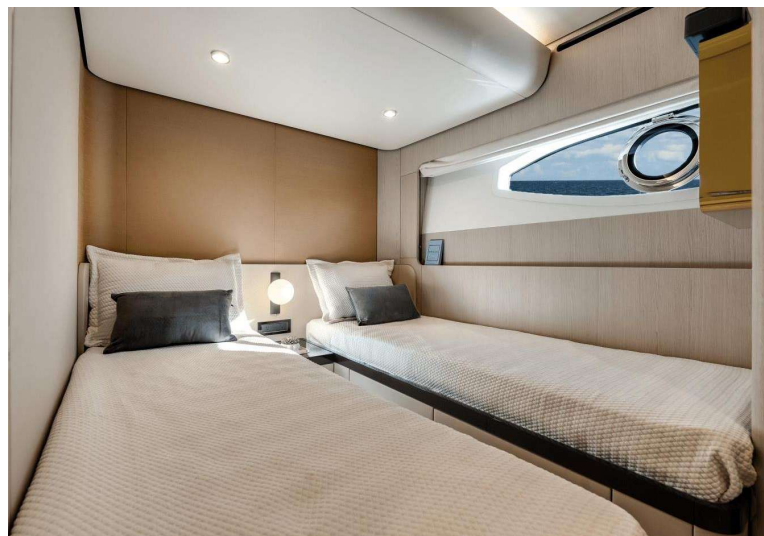

PEN MARINE

PEN MARINE SDN BHD (Co. No. 23640-X)
3A - 1 - 12 Straits Quay, Seri Tanjung Pinang,
Tanjung Tokong, 10470 Pulau Pinang, Malaysia.

info@penmarine.com
www.penmarine.com

Tel: +6012 488 0880
Tel: +6019 488 1188