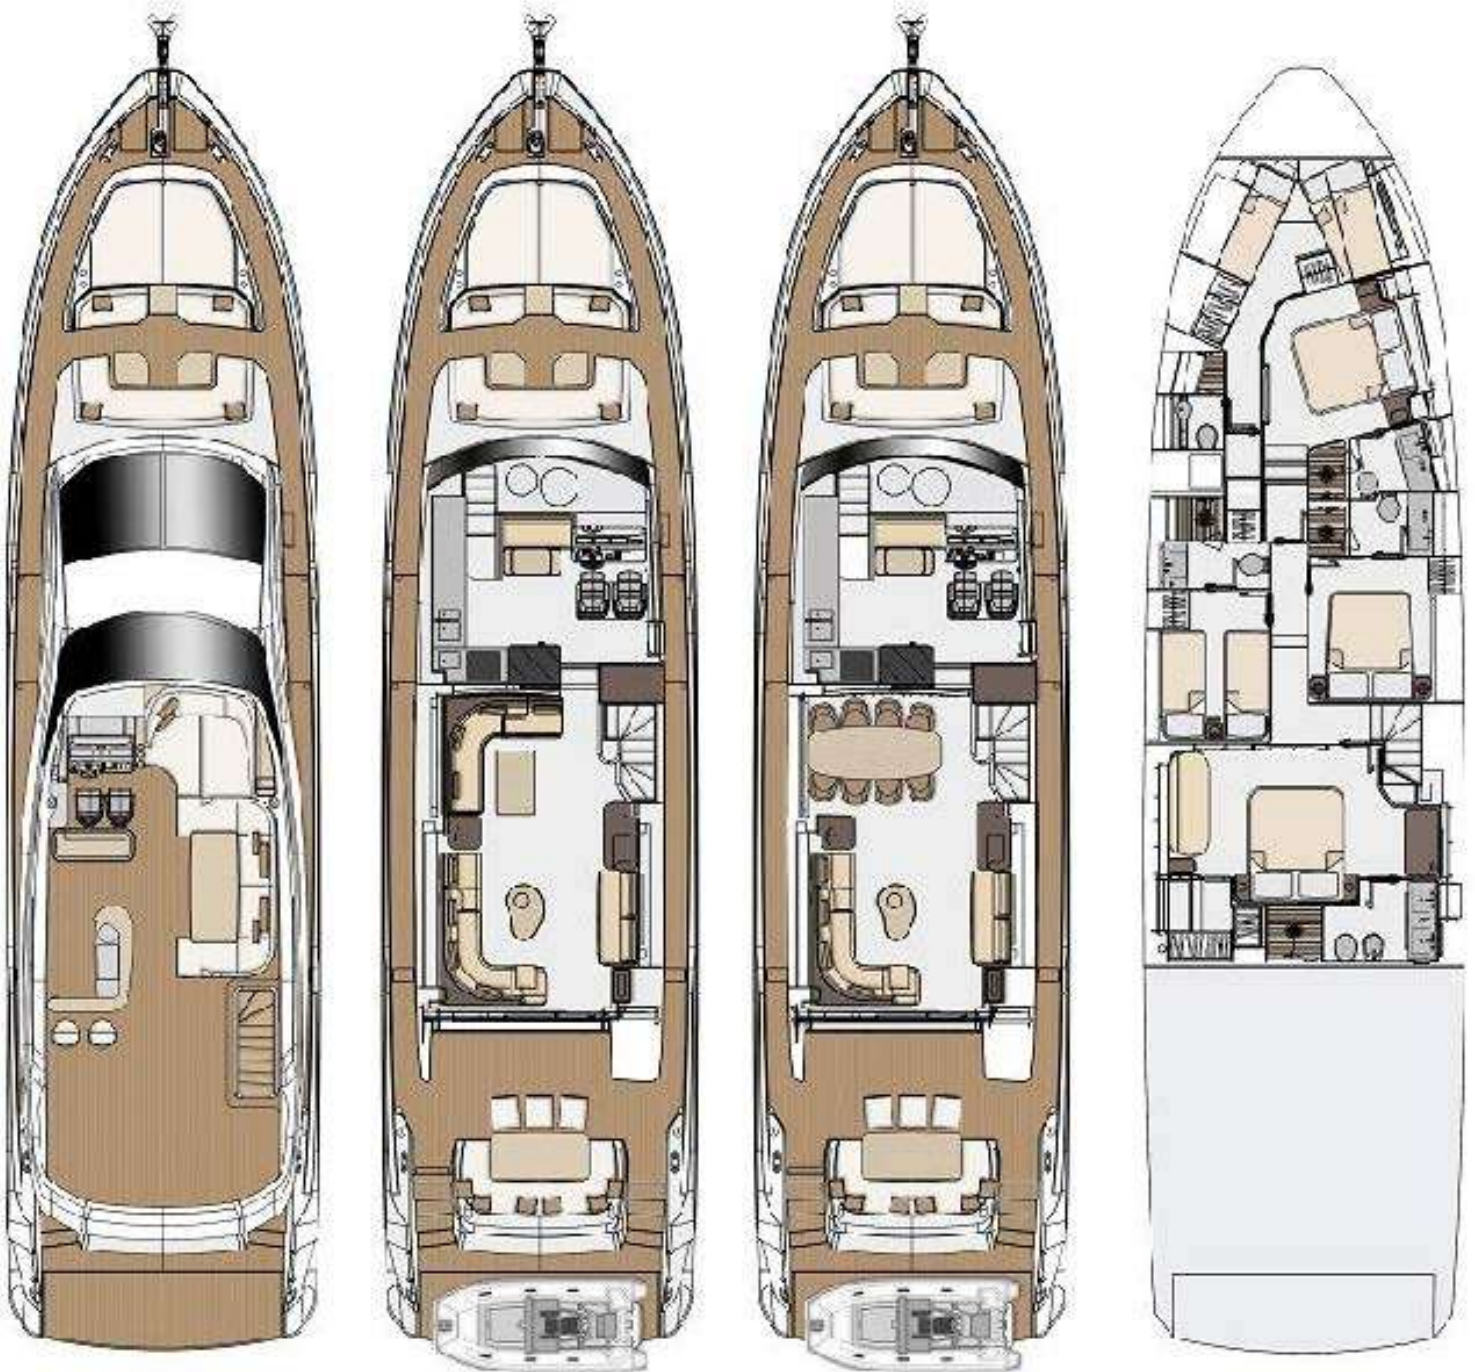

PEN MARINE

Layout

PEN MARINE SDN BHD (Co. No. 23640-X)
3A - 1 - 12 Straits Quay, Seri Tanjung Pinang,
Tanjung Tokong, 10470 Pulau Pinang, Malaysia.

info@penmarine.com
www.penmarine.com

Tel: +6012 488 0880
Tel: +6019 488 1188