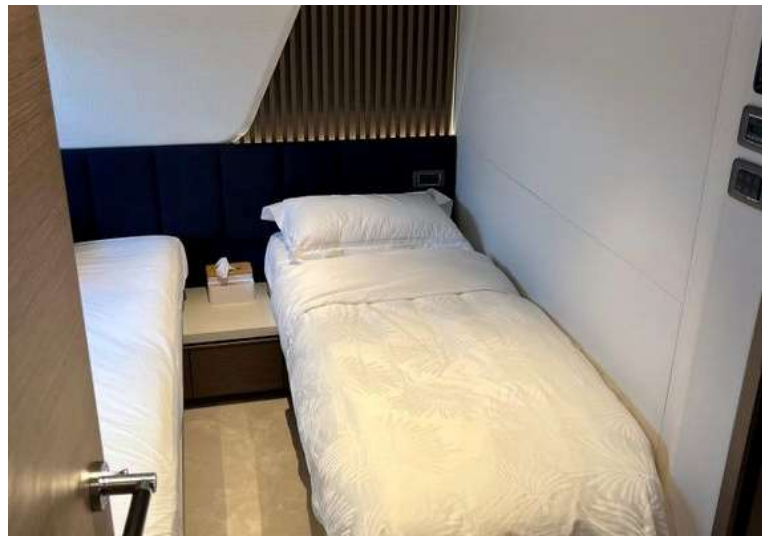

PEN MARINE

PEN MARINE SDN BHD (Co. No. 23640-X)
3A - 1 - 12 Straits Quay, Seri Tanjung Pinang,
Tanjung Tokong, 10470 Pulau Pinang, Malaysia.

info@penmarine.com
www.penmarine.com

Tel: +6012 488 0880
Tel: +6019 488 1188