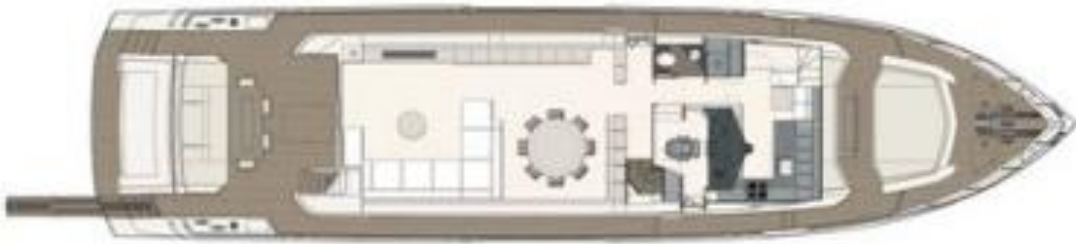

PEN MARINE

General Arrangement