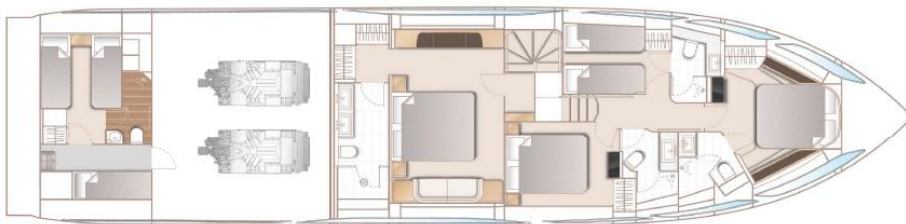

PEN MARINE

General Arrangement