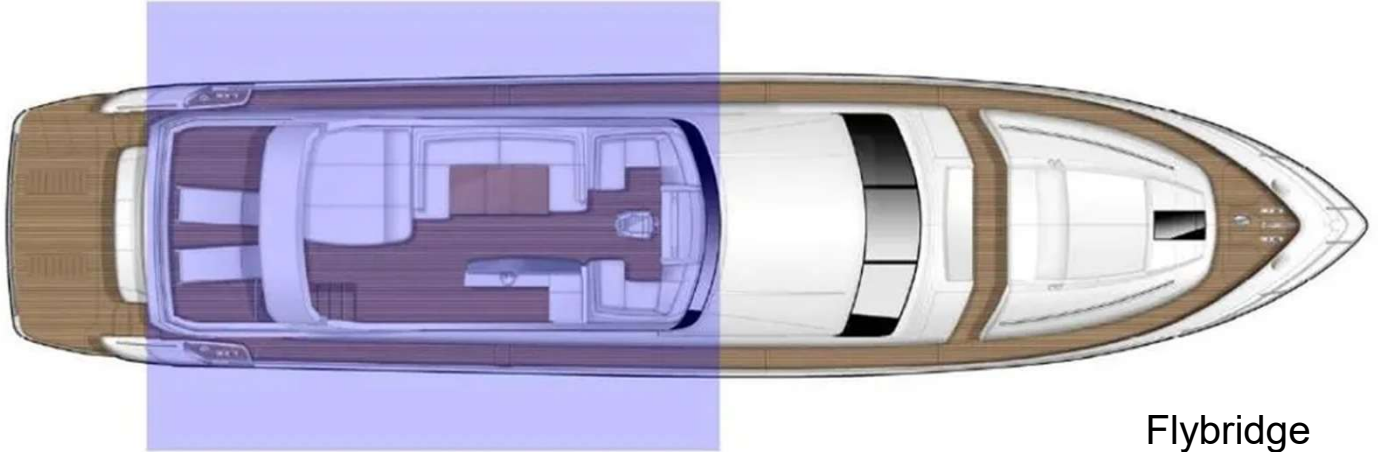

PEN MARINE

General Arrangement

Flybridge