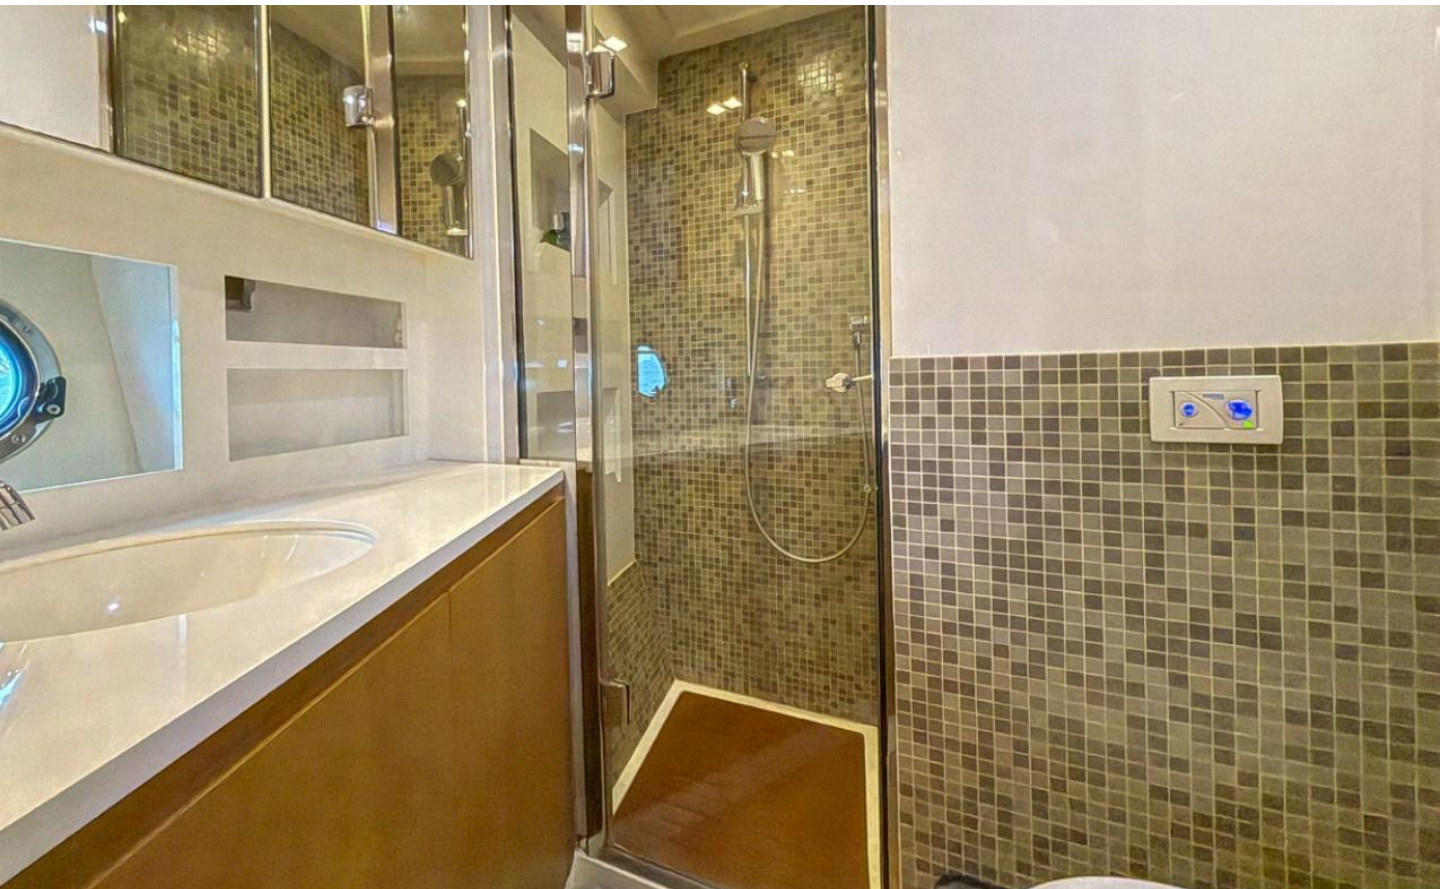

PEN MARINE

PEN MARINE SDN BHD (Co. No. 23640-X)
3A - 1 - 12 Straits Quay, Seri Tanjung Pinang,
Tanjung Tokong, 10470 Pulau Pinang, Malaysia.

info@penmarine.com
www.penmarine.com

Tel: +6012 488 0880
Tel: +6019 488 1188