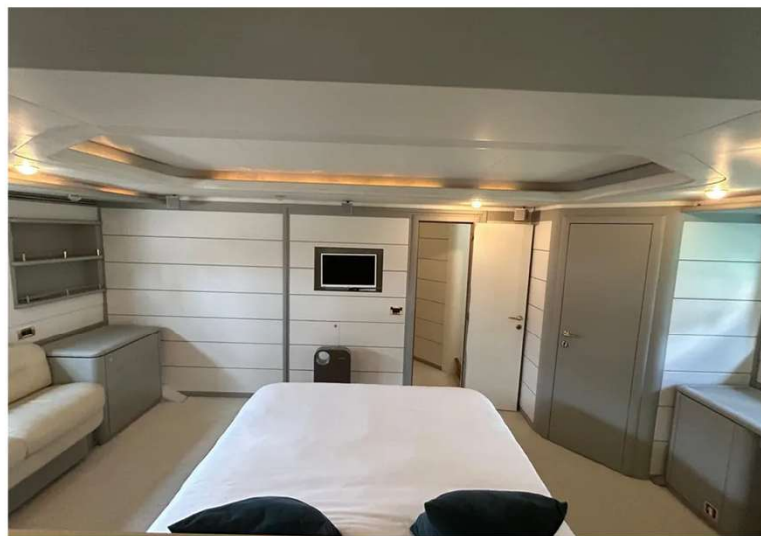

PEN MARINE

PEN MARINE SDN BHD (Co. No. 23640-X)
3A - 1 - 12 Straits Quay, Seri Tanjung Pinang,
Tanjung Tokong, 10470 Pulau Pinang, Malaysia.

info@penmarine.com
www.penmarine.com

Tel: +6012 488 0880
Tel: +6019 488 1188