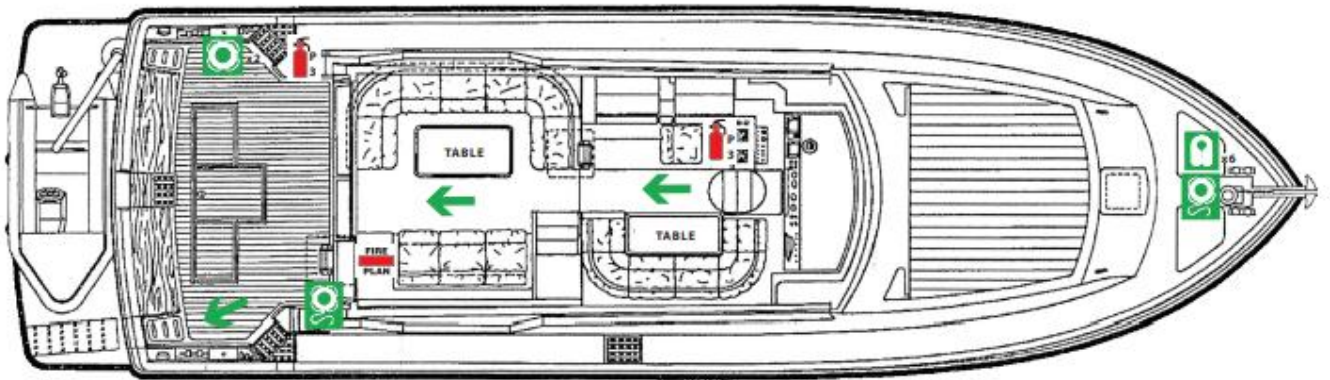

Whether for luxury cruising with family or a profitable charter venture, this Ferretti 175 Fly delivers style, performance, and comfort in one exceptional package.

PEN MARINE

General Arrangement

UPPER DECK