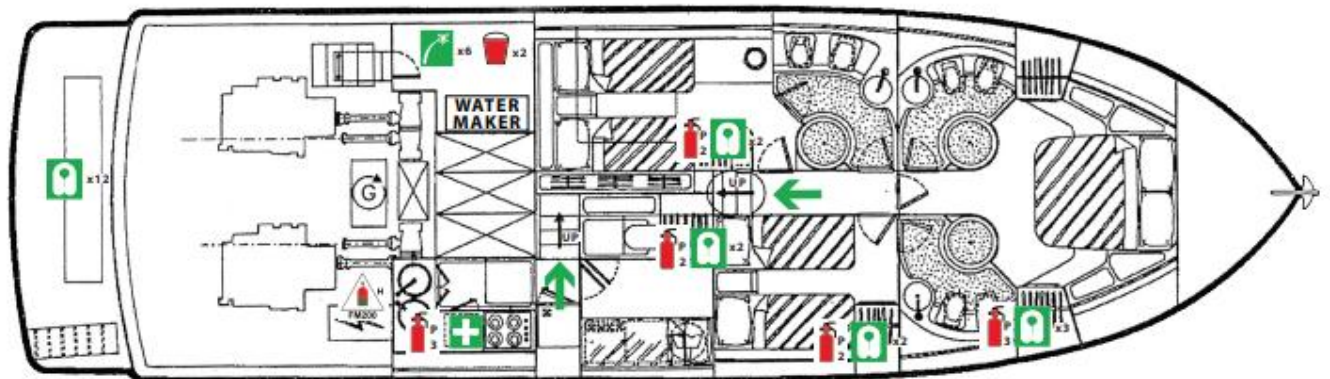

PEN MARINE

General Arrangement

LOWER DECK