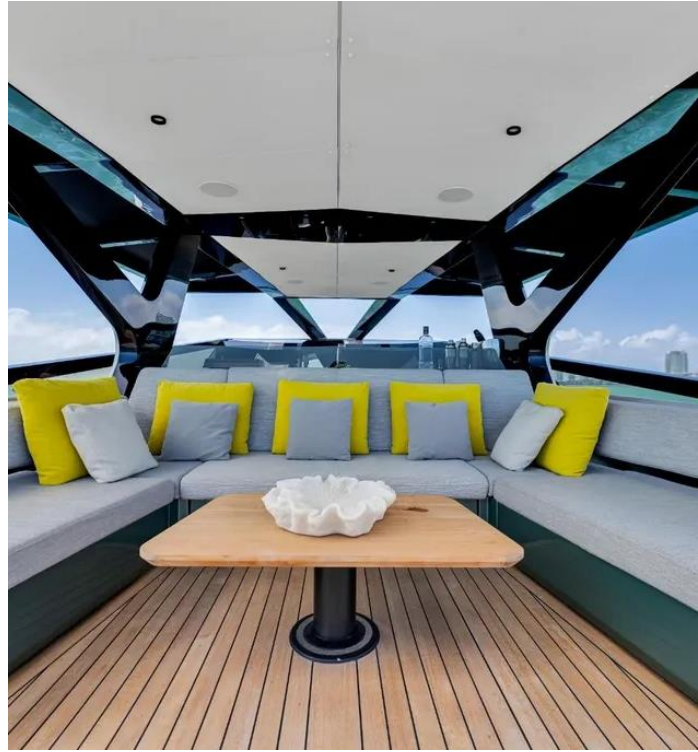

PEN MARINE

PEN MARINE SDN BHD (Co. No. 23640-X)
3A - 1 - 12 Straits Quay, Seri Tanjung Pinang,
Tanjung Tokong, 10470 Pulau Pinang, Malaysia.

info@penmarine.com
www.penmarine.com

Tel: +6012 488 0880
Tel: +6019 488 1188