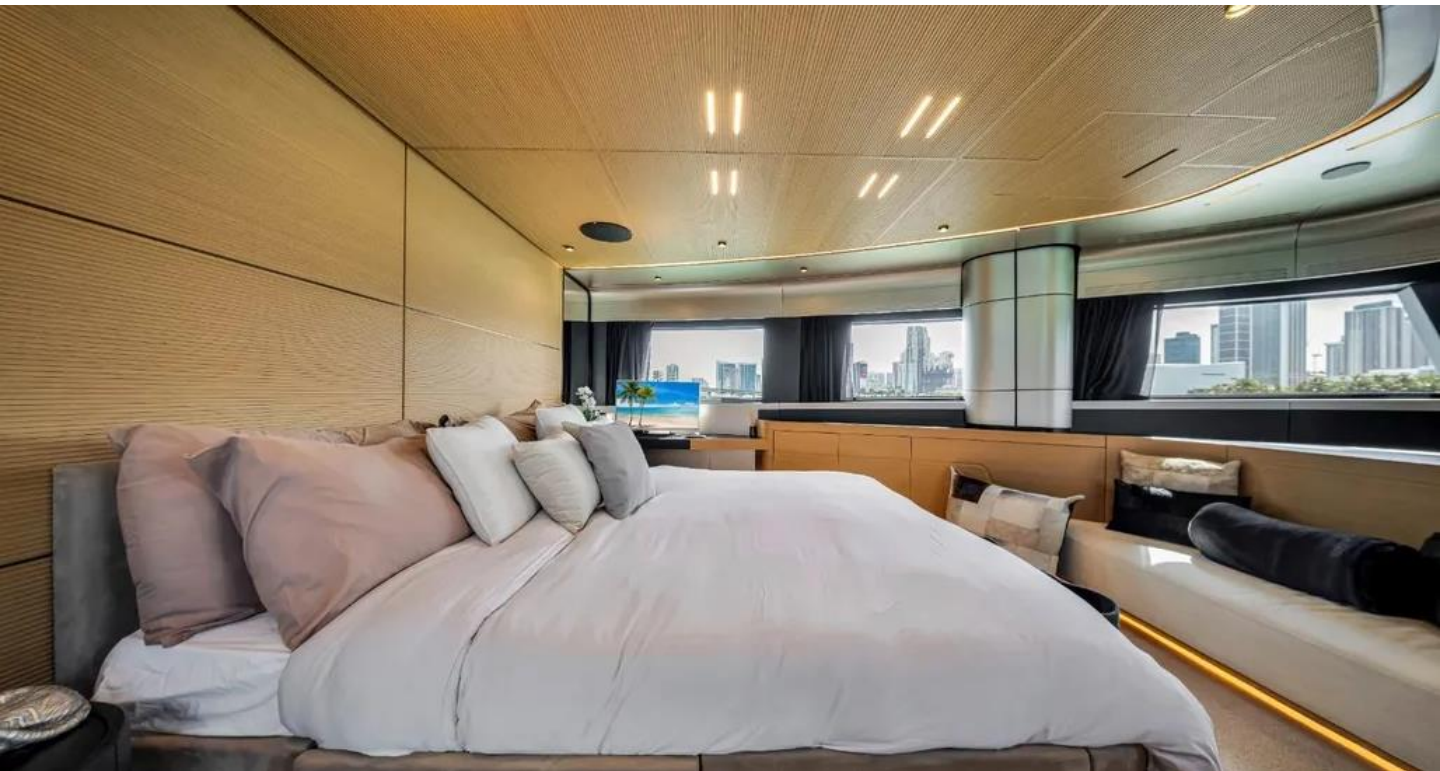

PEN MARINE

PEN MARINE SDN BHD (Co. No. 23640-X)
3A - 1 - 12 Straits Quay, Seri Tanjung Pinang,
Tanjung Tokong, 10470 Pulau Pinang, Malaysia.

info@penmarine.com
www.penmarine.com

Tel: +6012 488 0880
Tel: +6019 488 1188