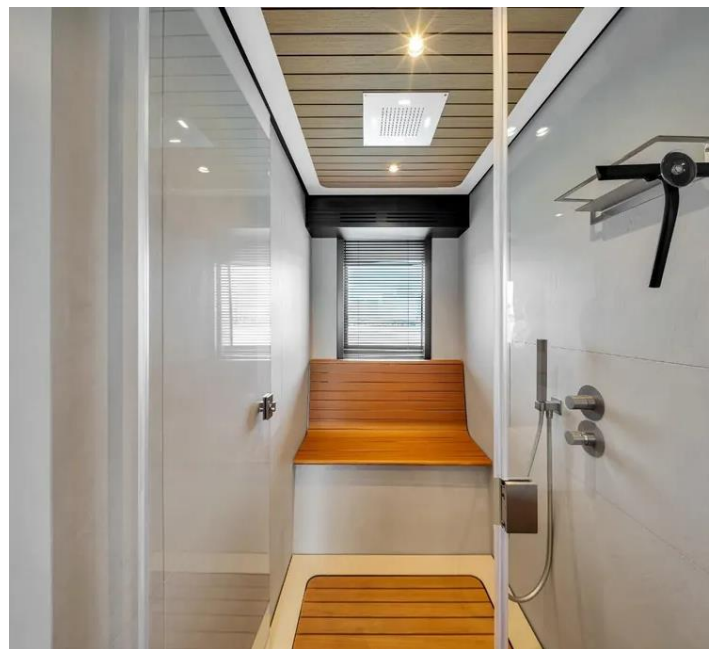

PEN MARINE

PEN MARINE SDN BHD (Co. No. 23640-X)
3A - 1 - 12 Straits Quay, Seri Tanjung Pinang,
Tanjung Tokong, 10470 Pulau Pinang, Malaysia.

info@penmarine.com
www.penmarine.com

Tel: +6012 488 0880
Tel: +6019 488 1188