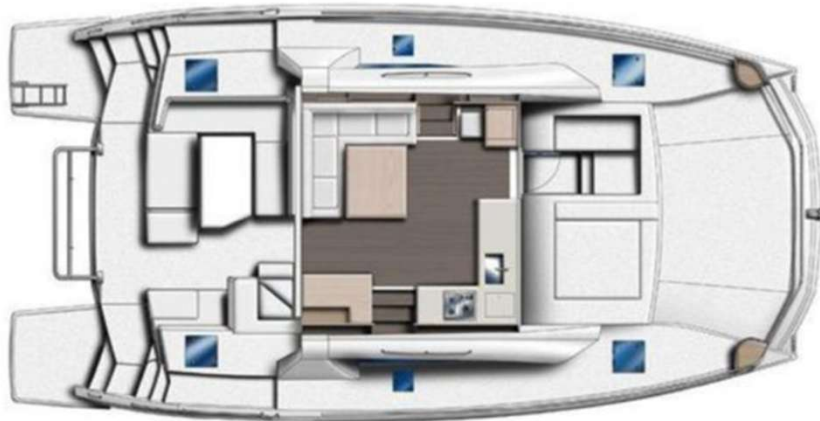

PEN MARINE

General Arrangement