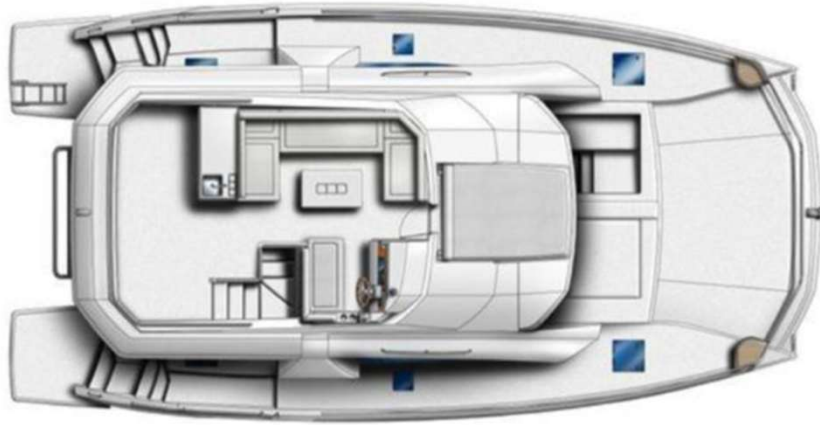

PEN MARINE

General Arrangement