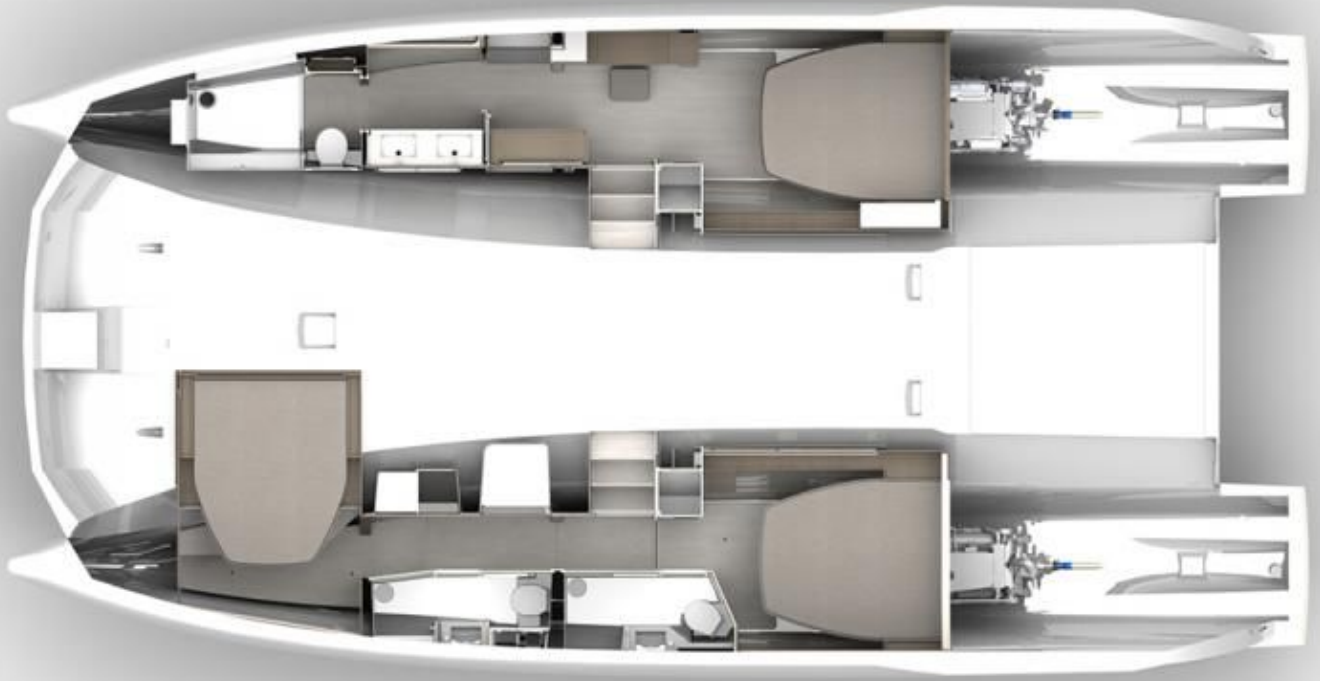

Description

The 2023 Leopard 46 power catamaran is not just a vessel; it represents the epitome of luxury, boasting meticulous design and cutting-edge features for an unparalleled sailing experience. This modern and sleek catamaran offers a spacious layout, advanced technology, and top-notch performance, making it the ultimate choice for those seeking an upscale and comfortable cruising adventure.

3-CABIN LAYOUT

*sister ship

*sister ship

*sister ship

*sister ship

*sister ship

*sister ship

*sister ship