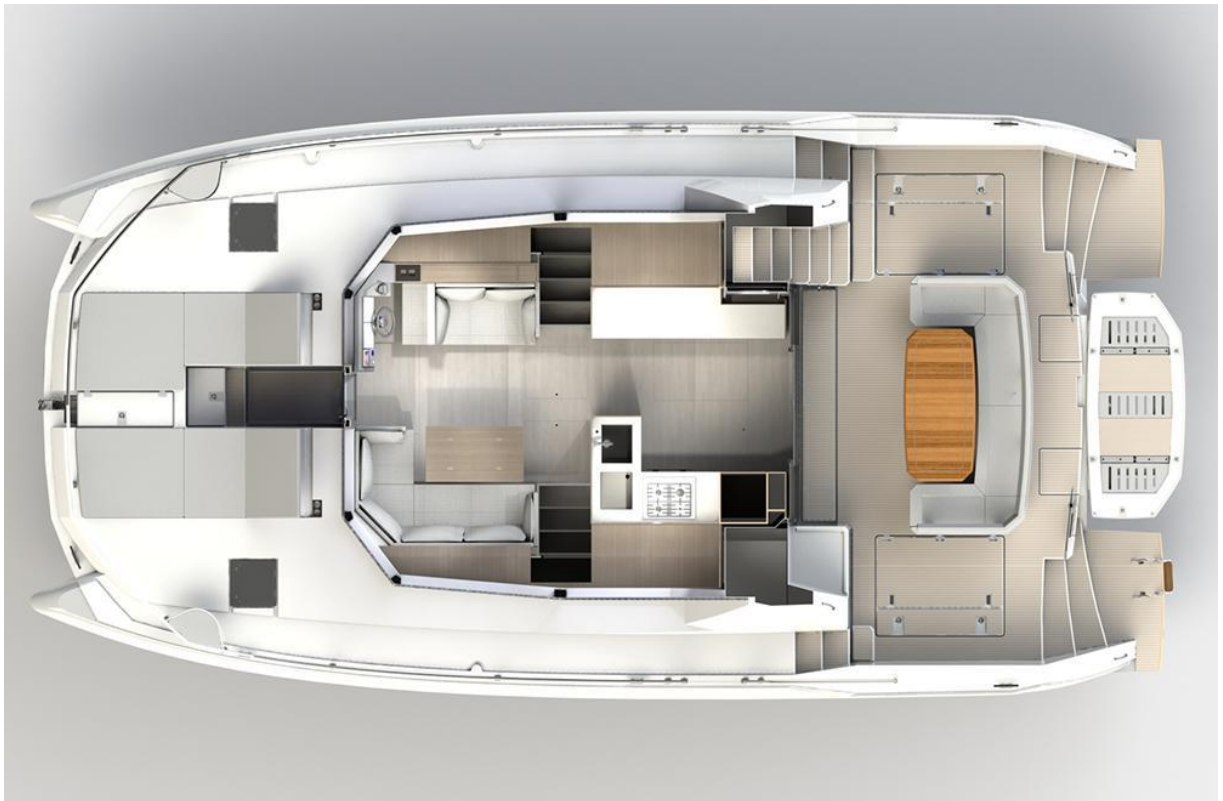

2023 Leopard 46PC

USD1,450,000

*sister ship

Length Overall	14.12 m	Engine	2 Yanmar 8LV320hp Diesel
Breath Overall	7.57 m	Engine Hours	NA
Draft	1 m	Drive Type	Shaft
Cabins	4	Fuel Tank	1500 l
Hull Material	Fiberglass	Water Tank	780 l
Location	Malaysia	Builder	Robertson and Caine

Description

The 2023 Leopard 46 power catamaran is not just a vessel; it represents the epitome of luxury, boasting meticulous design and cutting-edge features for an unparalleled sailing experience. This modern and sleek catamaran offers a spacious layout, advanced technology, and top-notch performance, making it the ultimate choice for those seeking an upscale and comfortable cruising adventure.

3-CABIN LAYOUT

*sister ship

*sister ship

*sister ship

*sister ship

*sister ship

*sister ship

*sister ship

*sister ship