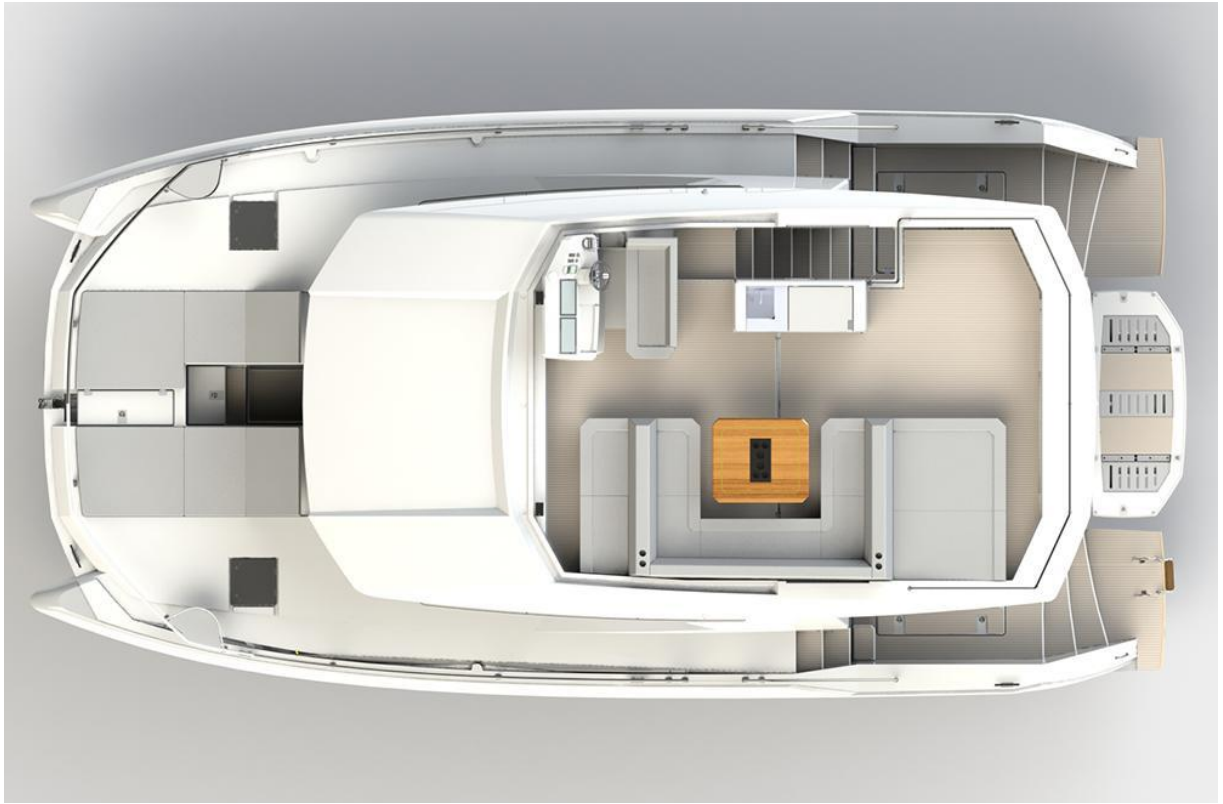

2023 Leopard 46PC

USD1,450,000

*sister ship

Length Overall	14.12 m	Engine	2 Yanmar 8LV320hp Diesel
Breath Overall	7.57 m	Engine Hours	NA
Draft	1 m	Drive Type	Shaft
Cabins	4	Fuel Tank	1500 l
Hull Material	Fiberglass	Water Tank	780 l
Location	Malaysia	Builder	Robertson and Caine

Description

The 2023 Leopard 46 power catamaran is not just a vessel; it represents the epitome of luxury, boasting meticulous design and cutting-edge features for an unparalleled sailing experience. This modern and sleek catamaran offers a spacious layout, advanced technology, and top-notch performance, making it the ultimate choice for those seeking an upscale and comfortable cruising adventure.

3-CABIN LAYOUT

*sister ship

*sister ship

*sister ship

*sister ship

*sister ship

*sister ship

*sister ship

*sister ship